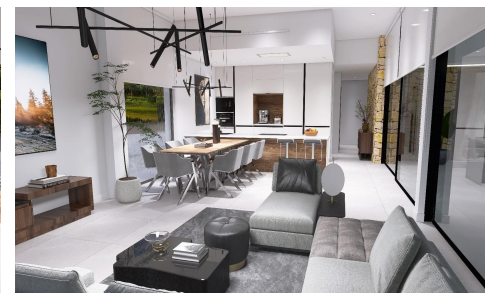

DA61506L

Villa in Aspe

€681,000

4

3

248m²

13,172m²

Newly built villas located in the municipality of Aspe. Newly built villas with several models to choose from, with 2, 3 or 4 bedrooms, on one or two floors and built with slabs or with a structure: depending on the model and the plot chosen, the exact price will be calculated. All the villas are built on rustic plots of over 10,000 m², of which around 2,500 m² will be fenced off. The villas have an open-plan kitchen with living room, built-in wardrobes, private swimming pool, porch, storage room and outdoor parking space. There are several plots to choose from. The price...(Ask for More Details!)