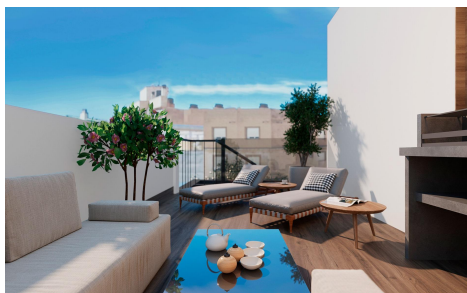

2

1

69m²

N/A

N/A

Modern Apartments Just 250m from Playa del Cura in Torrevieja Exclusive New Development in the Heart of Torrevieja This exclusive residential project of 12 modern apartments is located just 250 meters from Playa del Cura, one of the most popular beaches in Torrevieja. Designed with a perfect balance of elegance, functionality, and Mediterranean lifestyle, the building offers a variety of layouts with 1 or 2 bedrooms, including apartments with terraces and penthouses with private solariums. Its central location provides easy access to shops, restaurants, leisure areas, and all essential services, while still maintaining a sense of comfort and tranquility. Premium Amenities for a Modern Lifestyle The development...(Ask for More Details!)