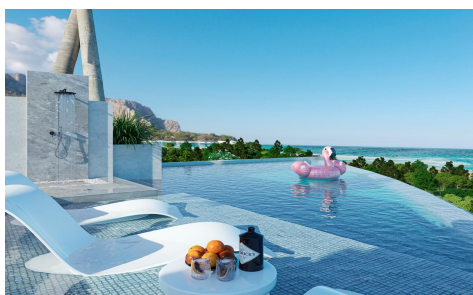

DA24570N

Villa in Benalmadena

€2,600,000

4

4

508m²

764m²

NEW BUILD VILLAS IN BENALMADENA Located in the prestigious La Capellanã-a area, this exclusive collection of seven Luxurious New Build villas offers unparalleled views of the Mediterranean Sea, majestic mountains, and the scenic landscapes of Mijas and Fuengirola. The Concept Our projects are characterised by cutting-edge design, prime locations, and superior quality, offering dream properties to the most discerning clientele. Situated in the heart of Benalmadena, La Capellania, a very charming and well established area, with beautiful traditional white Spanish villas and green gardens surrounding. Just 15 minutes from the airport in Malaga and 30 minutes from Marbella, this promotion is raising...(Ask for More Details!)