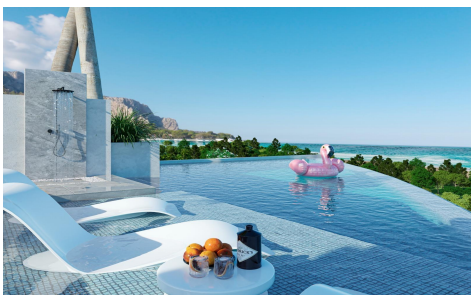

## Villa in Benalmadena

€2,600,000

4

4

508m<sup>2</sup>

764m<sup>2</sup>

**NEW BUILD VILLAS IN BENALMADENA** Located in the prestigious La Capellanã-a area, this exclusive collection of seven Luxurious New Build villas offers unparalleled views of the Mediterranean Sea, majestic mountains, and the scenic landscapes of Mijas and Fuengirola. The Concept Our projects are characterised by cutting-edge design, prime locations, and superior quality, offering dream properties to the most discerning clientele. Situated in the heart of Benalmadena, La Capellania, a very charming and well established area, with beautiful traditional white Spanish villas and green gardens surrounding. Just 15 minutes from the airport in Malaga and 30 minutes from Marbella, this promotion is raising...(Ask for More Details!)