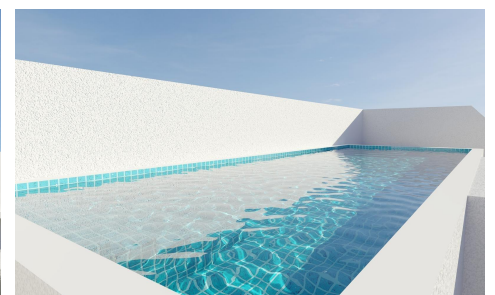

DA13647U

Penthouse in Torrevieja

€259,000

1

1

74m²

N/A

Newly built apartments in Torrevieja Just 600 metres from Playa del Cura beach Prime location in the heart of Torrevieja Discover these brand new apartments and penthouses in one of the most sought-after areas of Torrevieja, just 600 metres from Playa del Cura beach and 300 metres from the seafront promenade. Located in the city centre, this lively neighbourhood offers all essential amenities within walking distance, including supermarkets, shops, restaurants, cafés and public transport. Torrevieja is a well-known coastal town on the Costa Blanca, famous for its mild Mediterranean climate, lively atmosphere and year-round seaside lifestyle. Modern apartments with spacious layouts This exclusive new development consists of...(Ask for More Details!)