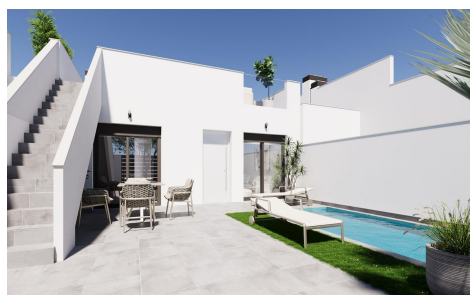

DA37275P

Town House in Torre Pacheco

€259,900

2

2

82m²

151m²

Modern, newly built semi-detached and terraced homes with private pools at El Alba Resort-Torre Pacheco. Contemporary homes in a growing Mediterranean holiday community. This new development comprises 16 exclusive semi-detached and terraced homes, situated at El Alba Mediterranean Resort in Torre Pacheco. Designed as single-storey homes, these modern properties offer a perfect blend of comfort, functionality and Mediterranean outdoor living. El Alba Resort is an up-and-coming residential area surrounded by open countryside and golf courses, within easy reach of the town of Roldán, where you will find supermarkets, restaurants, banks and everyday amenities. The complex already features a social club with a swimming pool and restaurant,