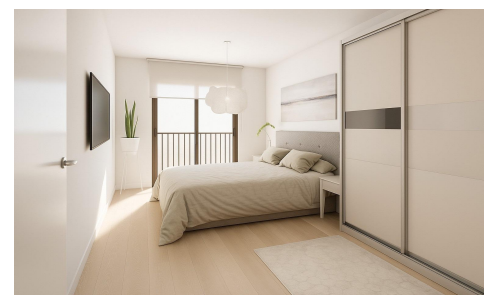

DA83005F

Penthouse in Puerto de Mazarron **€215,000**

2

2

73m²

N/A

N/A

New Build Apartments in Puerto de Mazarrón Just 200 Metres from the Beach Exclusive Residential Development in the Heart of Puerto de Mazarrón Discover this exclusive new build development ideally located in the centre of Puerto de Mazarrón, one of the most sought after coastal destinations on the Costa CÀjlida. Situated just 200 metres from the beach, marina and seafront promenade, these modern apartments offer an exceptional opportunity to enjoy Mediterranean living with all amenities within walking distance. With a desirable south facing orientation and open views over a pleasant square, this boutique development combines natural light, comfort and convenience in a privileged seaside setting. ...(Ask for More Details!)