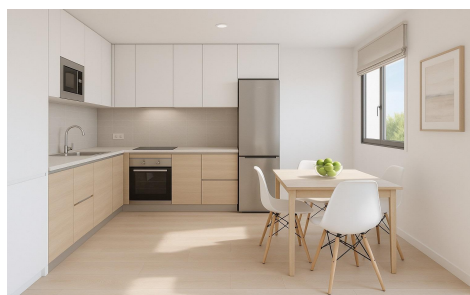

DA83005F

Penthouse in Puerto de Mazarron **€215,000**

2

2

73m²

N/A

N/A

New Build Apartments in Puerto de Mazarrón Just 200 Metres from the Beach Exclusive Residential Development in the Heart of Puerto de Mazarrón Discover this exclusive new build development ideally located in the centre of Puerto de Mazarrón, one of the most sought after coastal destinations on the Costa CÀjlida. Situated just 200 metres from the beach, marina and seafront promenade, these modern apartments offer an exceptional opportunity to enjoy Mediterranean living with all amenities within walking distance. With a desirable south facing orientation and open views over a pleasant square, this boutique development combines natural light, comfort and convenience in a privileged seaside setting. ...(Ask for More Details!)