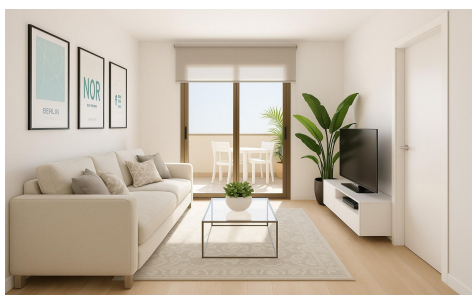

DA83005F

Penthouse in Puerto de Mazarron **€215,000**

2

2

73m²

N/A

N/A

New Build Apartments in Puerto de Mazarrón Just 200 Metres from the Beach Exclusive Residential Development in the Heart of Puerto de Mazarrón Discover this exclusive new build development ideally located in the centre of Puerto de Mazarrón, one of the most sought after coastal destinations on the Costa CÀjlida. Situated just 200 metres from the beach, marina and seafront promenade, these modern apartments offer an exceptional opportunity to enjoy Mediterranean living with all amenities within walking distance. With a desirable south facing orientation and open views over a pleasant square, this boutique development combines natural light, comfort and convenience in a privileged seaside setting. ...(Ask for More Details!)