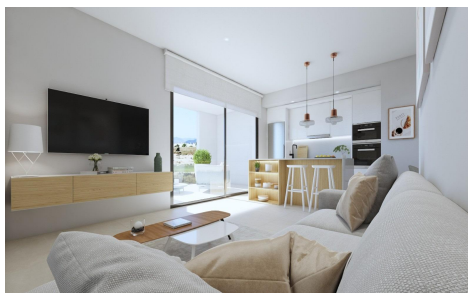

Apartment in Alhama De Murcia

€225,000

2

2

71m²

N/A

NEW APARTMENTS IN CONDADO DE ALHAMA GOLF COURSE New two-bedroom, two-bathroom apartments with frontline golf views of ALHAMA SIGNATURE GOLF, a fabulous 18-hole golf course designed by Jack Nicklaus. CONDADO DE ALHAMA is a fantastic Golf Resort with many facilities and services. A shopping centre, sports centre, a range of bars and restaurants, supermarket. . . and more than 25 communal swimming pools and gardens. Only 18 minutes by car from the new International Airport of the Region of Murcia. The apartments have an area between 73. 88m2 and 75. 22m2 divided into 2 bedrooms, 2 bathrooms, an open living-kitchen-dining room of...(Ask for More Details!)