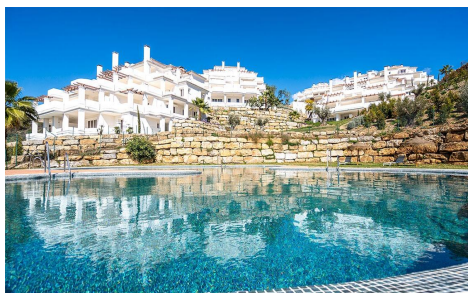

DA23616W

Apartment in Marbella

€578,000

2

2

113m²

N/A

Exclusive New Residential in Nueva Andaluc a, Marbella Contemporary Living in the Heart of Marbella This exclusive Turn Key residential complex in Nueva Andaluc a has been designed with a contemporary and elegant style, offering comfort, quality, and a sophisticated lifestyle. The development consists of 70 spacious apartments with 2 and 3 bedrooms, as well as unique penthouses, all featuring open-plan layouts and large terraces that maximize natural light. High-end finishes and carefully selected materials ensure modern, functional spaces that combine style with practicality. Premium Amenities and Resort-Style Facilities The residential stands out for its spectacular communal areas, conceived to enhance wellbeing and social interaction. Residents can