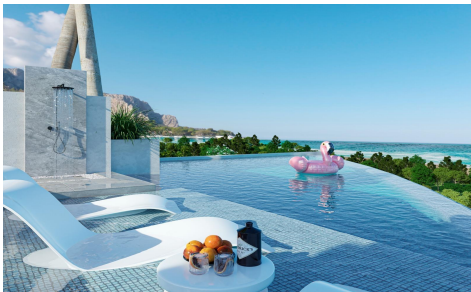

5

5

515m²

822m²

NEW BUILD VILLAS IN BENALMADENA Located in the prestigious La Capellanã-a area, this exclusive collection of seven Luxurious New Build villas offers unparalleled views of the Mediterranean Sea, majestic mountains, and the scenic landscapes of Mijas and Fuengirola. The Concept Our projects are characterised by cutting-edge design, prime locations, and superior quality, offering dream properties to the most discerning clientele. Situated in the heart of Benalmadena, La Capellania, a very charming and well established area, with beautiful traditional white Spanish villas and green gardens surrounding. Just 15 minutes from the airport in Malaga and 30 minutes from Marbella, this promotion is raising...(Ask for More Details!)