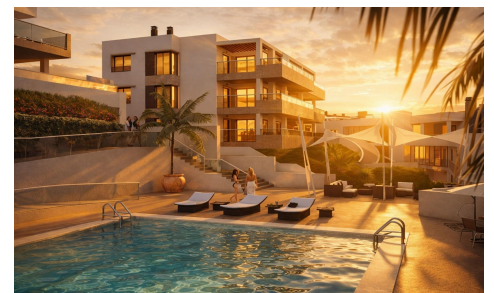

DA11948H

Apartment in La Linea De La Concepcion

€310,000

1

1

67m²

N/A

Luxury Beachfront Apartments and Townhouses in Torrenueva, La LÃ-nea de la Concepci3n, CÃ¡diz Exclusive First Line Beachfront Residences on the Costa del Sol Discover a unique beachfront residential development in Torrenueva, one of the most unspoiled coastal locations in Southern Spain. Situated next to La Alcadesa and only minutes from Sotogrande and Gibraltar, this exceptional new resort offers an exclusive collection of 118 contemporary residences just 50 meters from the beach. Surrounded by nature and open sea views, this private coastal sanctuary perfectly combines luxury, tranquility and Mediterranean living. With direct beach access, elegant architecture and premium resort style amenities, this development offers an extraordinary opportunity to...(Ask