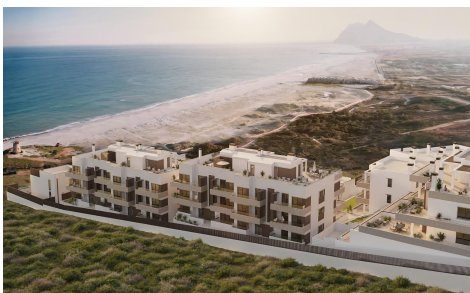

DA11948H

Apartment in La Linea De La Concepcion

€310,000

1

1

67m²

N/A

Luxury Beachfront Apartments and Townhouses in Torrenueva, La LÃ-nea de la Concepci3n, CÃ¡diz Exclusive First Line Beachfront Residences on the Costa del Sol Discover a unique beachfront residential development in Torrenueva, one of the most unspoiled coastal locations in Southern Spain. Situated next to La Alcadesa and only minutes from Sotogrande and Gibraltar, this exceptional new resort offers an exclusive collection of 118 contemporary residences just 50 meters from the beach. Surrounded by nature and open sea views, this private coastal sanctuary perfectly combines luxury, tranquility and Mediterranean living. With direct beach access, elegant architecture and premium resort style amenities, this development offers an extraordinary opportunity to...(Ask