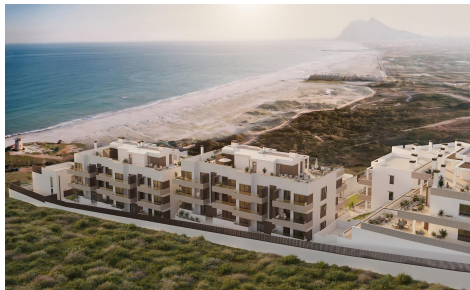

DA58684M

Apartment in La Linea De La Concepcion

€395,000

2

2

85m²

N/A

Luxury Beachfront Apartments and Townhouses in Torrenueva, La LÃ-nea de la Concepci3n, CÃ¡diz Exclusive First Line Beachfront Residences on the Costa del Sol Discover a unique beachfront residential development in Torrenueva, one of the most unspoiled coastal locations in Southern Spain. Situated next to La Alcadesa and only minutes from Sotogrande and Gibraltar, this exceptional new resort offers an exclusive collection of 118 contemporary residences just 50 meters from the beach. Surrounded by nature and open sea views, this private coastal sanctuary perfectly combines luxury, tranquility and Mediterranean living. With direct beach access, elegant architecture and premium resort style amenities, this development offers an extraordinary opportunity to...(Ask