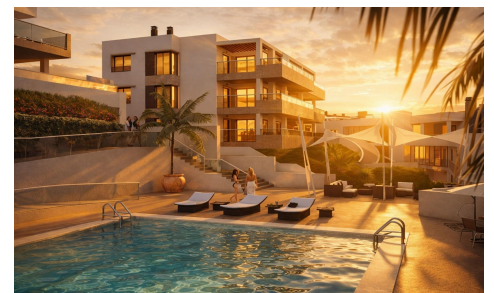

## Apartment in La Linea De La Concepcion

€430,000

3

2

96m<sup>2</sup>

N/A

Luxury Beachfront Apartments and Townhouses in Torrenueva, La LÃ-nea de la Concepci3n, CÃ-iz Exclusive First Line Beachfront Residences on the Costa del Sol Discover a unique beachfront residential development in Torrenueva, one of the most unspoiled coastal locations in Southern Spain. Situated next to La Alcadesa and only minutes from Sotogrande and Gibraltar, this exceptional new resort offers an exclusive collection of 118 contemporary residences just 50 meters from the beach. Surrounded by nature and open sea views, this private coastal sanctuary perfectly combines luxury, tranquility and Mediterranean living. With direct beach access, elegant architecture and premium resort style amenities, this development offers an extraordinary opportunity to...(Ask