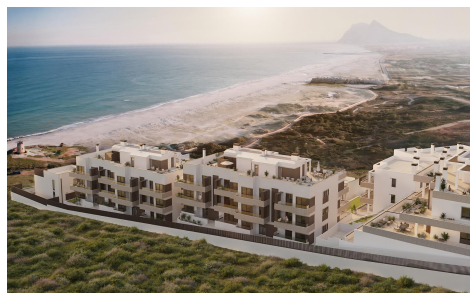

## Apartment in La Linea De La Concepcion

€430,000

3

2

96m<sup>2</sup>

N/A

Luxury Beachfront Apartments and Townhouses in Torrenueva, La LÃ-nea de la Concepci3n, CÃ-iz Exclusive First Line Beachfront Residences on the Costa del Sol Discover a unique beachfront residential development in Torrenueva, one of the most unspoiled coastal locations in Southern Spain. Situated next to La Alcadesa and only minutes from Sotogrande and Gibraltar, this exceptional new resort offers an exclusive collection of 118 contemporary residences just 50 meters from the beach. Surrounded by nature and open sea views, this private coastal sanctuary perfectly combines luxury, tranquility and Mediterranean living. With direct beach access, elegant architecture and premium resort style amenities, this development offers an extraordinary opportunity to...(Ask