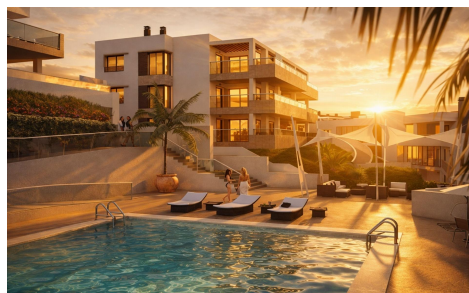

Apartment in La Linea De La Concepcion

€440,000

2

2

76m²

N/A

Luxury Beachfront Apartments and Townhouses in Torrenueva, La LÃ-nea de la Concepci3n, CÃ¡diz Exclusive First Line Beachfront Residences on the Costa del Sol Discover a unique beachfront residential development in Torrenueva, one of the most unspoiled coastal locations in Southern Spain. Situated next to La Alcaidesa and only minutes from Sotogrande and Gibraltar, this exceptional new resort offers an exclusive collection of 118 contemporary residences just 50 meters from the beach. Surrounded by nature and open sea views, this private coastal sanctuary perfectly combines luxury, tranquility and Mediterranean living. With direct beach access, elegant architecture and premium resort style amenities, this development offers an extraordinary opportunity to...(Ask