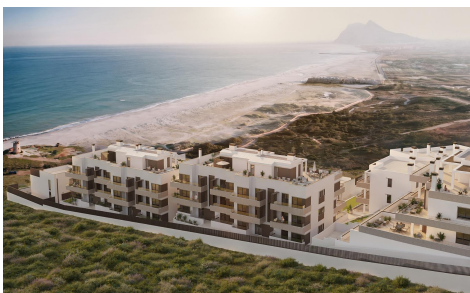

Apartment in La Linea De La Concepcion

€440,000

2

2

76m²

N/A

Luxury Beachfront Apartments and Townhouses in Torrenueva, La LÃ-nea de la Concepci3n, CÃ¡diz Exclusive First Line Beachfront Residences on the Costa del Sol Discover a unique beachfront residential development in Torrenueva, one of the most unspoiled coastal locations in Southern Spain. Situated next to La Alcaidesa and only minutes from Sotogrande and Gibraltar, this exceptional new resort offers an exclusive collection of 118 contemporary residences just 50 meters from the beach. Surrounded by nature and open sea views, this private coastal sanctuary perfectly combines luxury, tranquility and Mediterranean living. With direct beach access, elegant architecture and premium resort style amenities, this development offers an extraordinary opportunity to...(Ask