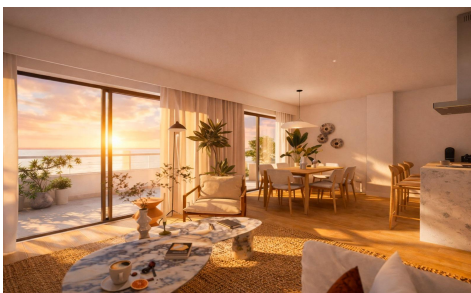

DA90507C

Penthouse in La Linea De La Concepcion

€500,000

2

2

74m²

N/A

Luxury Beachfront Apartments and Townhouses in Torrenueva, La LÃ-nea de la Concepci3n, CÃ¡diz Exclusive First Line Beachfront Residences on the Costa del Sol Discover a unique beachfront residential development in Torrenueva, one of the most unspoiled coastal locations in Southern Spain. Situated next to La Alcadesa and only minutes from Sotogrande and Gibraltar, this exceptional new resort offers an exclusive collection of 118 contemporary residences just 50 meters from the beach. Surrounded by nature and open sea views, this private coastal sanctuary perfectly combines luxury, tranquility and Mediterranean living. With direct beach access, elegant architecture and premium resort style amenities, this development offers an extraordinary opportunity to...(Ask