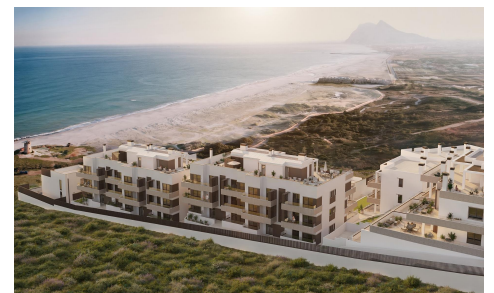

DA90507C

Penthouse in La Linea De La Concepcion

€500,000

2

2

74m²

N/A

Luxury Beachfront Apartments and Townhouses in Torrenueva, La LÃ-nea de la Concepci3n, CÃ¡diz Exclusive First Line Beachfront Residences on the Costa del Sol Discover a unique beachfront residential development in Torrenueva, one of the most unspoiled coastal locations in Southern Spain. Situated next to La Alcadesa and only minutes from Sotogrande and Gibraltar, this exceptional new resort offers an exclusive collection of 118 contemporary residences just 50 meters from the beach. Surrounded by nature and open sea views, this private coastal sanctuary perfectly combines luxury, tranquility and Mediterranean living. With direct beach access, elegant architecture and premium resort style amenities, this development offers an extraordinary opportunity to...(Ask