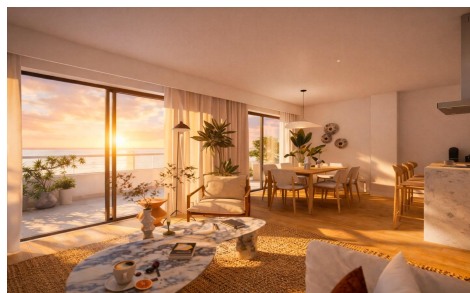

DA85553P

Penthouse in La Linea De La Concepcion

€599,000

3

2

120m²

N/A

Luxury Beachfront Apartments and Townhouses in Torrenueva, La LÃ-nea de la Concepci3n, CÃ¡diz Exclusive First Line Beachfront Residences on the Costa del Sol Discover a unique beachfront residential development in Torrenueva, one of the most unspoiled coastal locations in Southern Spain. Situated next to La Alcaidesa and only minutes from Sotogrande and Gibraltar, this exceptional new resort offers an exclusive collection of 118 contemporary residences just 50 meters from the beach. Surrounded by nature and open sea views, this private coastal sanctuary perfectly combines luxury, tranquility and Mediterranean living. With direct beach access, elegant architecture and premium resort style amenities, this development offers an extraordinary opportunity to...(Ask