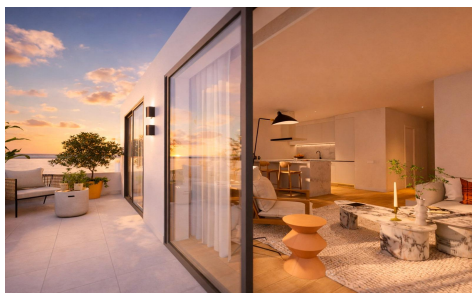

DA85553P

Penthouse in La Linea De La Concepcion

€599,000

3

2

120m²

N/A

Luxury Beachfront Apartments and Townhouses in Torrenueva, La LÃ-nea de la Concepci3n, CÃ¡diz Exclusive First Line Beachfront Residences on the Costa del Sol Discover a unique beachfront residential development in Torrenueva, one of the most unspoiled coastal locations in Southern Spain. Situated next to La Alcaidesa and only minutes from Sotogrande and Gibraltar, this exceptional new resort offers an exclusive collection of 118 contemporary residences just 50 meters from the beach. Surrounded by nature and open sea views, this private coastal sanctuary perfectly combines luxury, tranquility and Mediterranean living. With direct beach access, elegant architecture and premium resort style amenities, this development offers an extraordinary opportunity to...(Ask