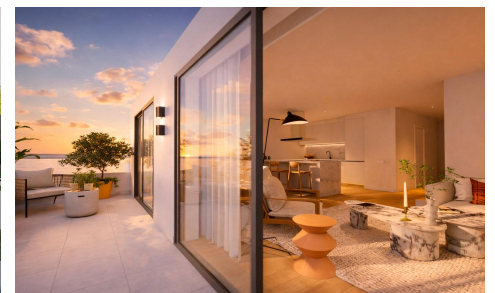

DA42085T

Town House in La Linea De La Concepcion €932,000

2

2

206m²

14m²

Luxury Beachfront Apartments and Townhouses in Torrenueva, La LÃ-nea de la Concepci3n, CÃ¡diz Exclusive First Line Beachfront Residences on the Costa del Sol Discover a unique beachfront residential development in Torrenueva, one of the most unspoiled coastal locations in Southern Spain. Situated next to La Alcaidesa and only minutes from Sotogrande and Gibraltar, this exceptional new resort offers an exclusive collection of 118 contemporary residences just 50 meters from the beach. Surrounded by nature and open sea views, this private coastal sanctuary perfectly combines luxury, tranquility and Mediterranean living. With direct beach access, elegant architecture and premium resort style amenities, this development offers an extraordinary opportunity to...(Ask