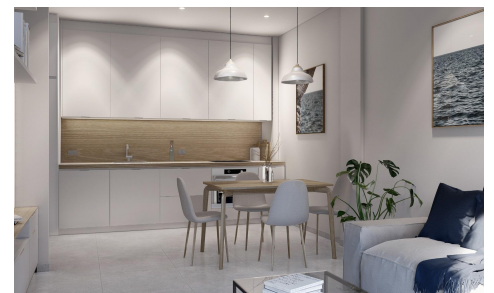

DA46833A

Penthouse in Torre Pacheco

€233,000

3

2

107m²

N/A

NEW BUILD PENTHOUSES IN TORRE-PACHECO New Build residential complex of apartments in Torre Pacheco (Murcia) in the heart of Costa C ilida. The second phase has 25 apartments and penthouses with 2 and 3 bedrooms. Modern apartments with open plan kitchen with spacious and bright living-dining room with access to a large terrace. Modern penthouses has private solarium. An options underground parking space and storage room at an extra cost. Modern complex with communal swimming pool and garden areas. All the comforts are at your fingertips. There are supermarkets, pharmacies, banks, schools, bars, restaurants, the beach and the airport are...(Ask for More Details!)